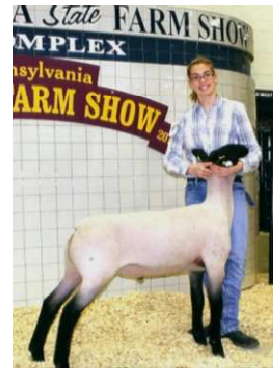

Complimentary refreshments will be available.

Over the past 12 years, G&G has produced a Grand Champion, 2 Reserve Grands, Champion Suffolk, 2 Champion Hamps, 2 Reserve Champion Hamps, 2 Champion Middleweights, 2 Champion Lightweights, Reserve Heavyweight, Champion Carcass, and countless class winners at the PA Farm Show.

Flash: popular HARDWOOD sired wether named Grand Champion at the 2011 Michigan Livestock Expo!

Grand Champion
2011 MI Livestock Expo

Res Grand 2010
Fulton Co Fair (OH)

Class Winner
2010 Ohio State Fair

Champion Hamp
2011 PA Farm Show